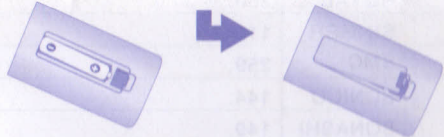

RM-900D is your best choice when your original Remote Controller is missed or damaged.

Load battery

Open cover of battery compartment and load two simple new batteries (not enclosed). As legend:

△ Notice on battery